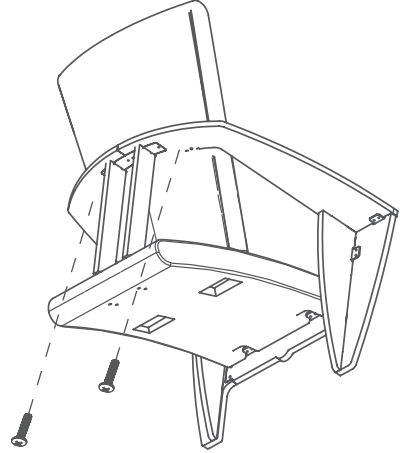

## LOUNGE CHAIR

### ASSEMBLY STEP ONE

(2) 1/4" x 2"

Insert the Backrest into the Seat. DO NOT force the pieces together. There will be a 1/2" gap between the bottom of the Backrest and Seat. This is correct. Loosely install 2 screws to connect the Backrest to the frame.

### ASSEMBLY STEP TWO

(2) 1/4" x 2"

Turn the chair upside down and install 2 screws to connect the Backrest to the Seat. Fully tighten these screws. Fully tighten the 2 screws installed in Step One.